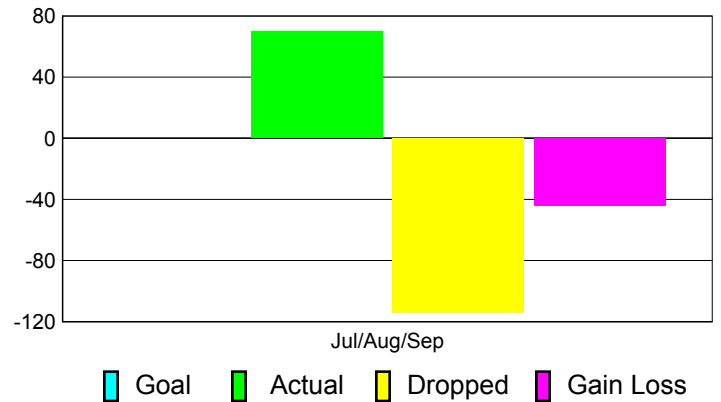

Membership Results 2011-2012

Goal, New, Dropped, Gain/Loss