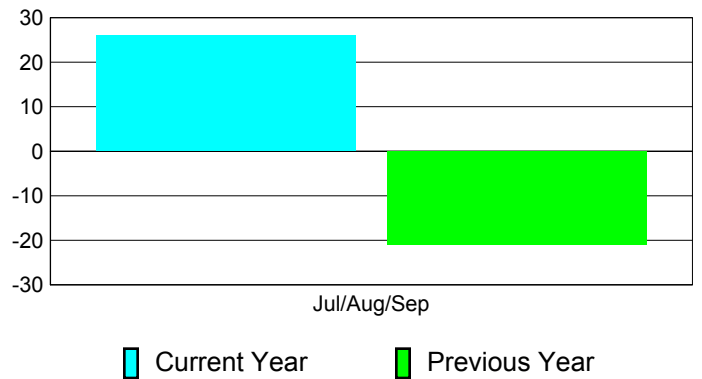

Comparison of Membership Gain/Loss

Current Year Compared to the Previous Year