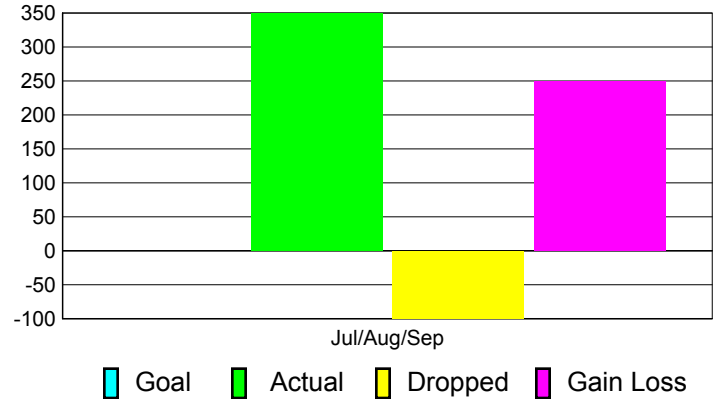

Membership Results 2011-2012

Goal, New, Dropped, Gain/Loss