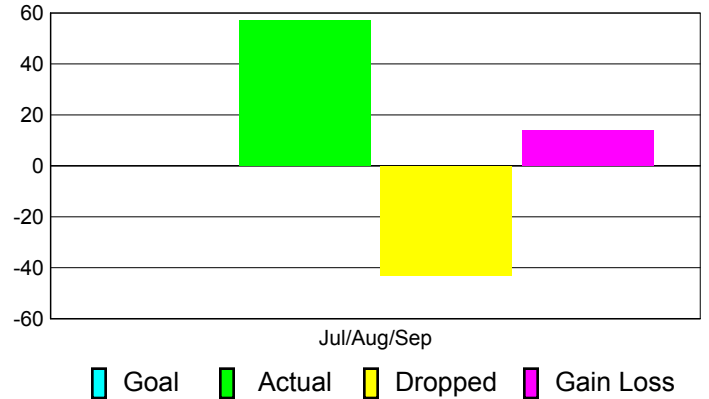

Membership Results 2011-2012

Goal, New, Dropped, Gain/Loss