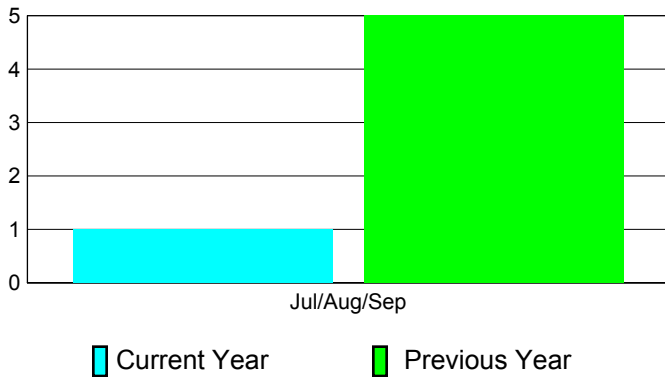

Comparison of Club Gain/Loss

Current Year Compared to the Previous Year