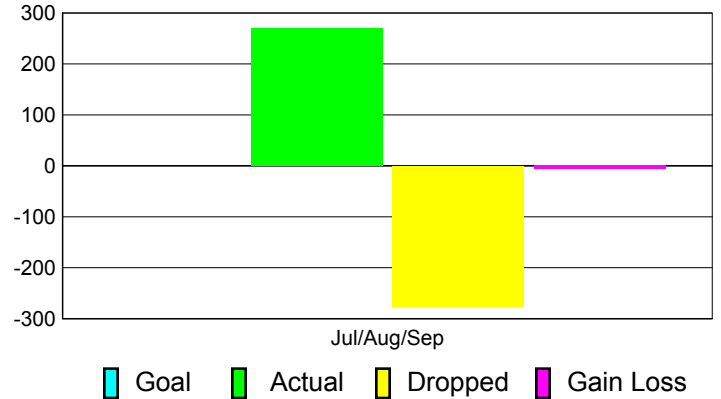

Membership Results 2011-2012

Goal, New, Dropped, Gain/Loss