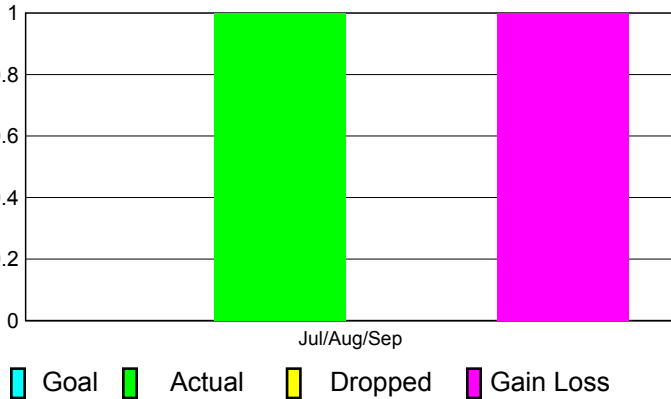

2011-2012 GMT Reports for District (or Undistricted) **District 324C6**

GMT: **M NAGARAJAN**

Location: **INDIA**

GMT CA: **6**

CLUBS

**Club Results
2011-2012**

**Clubs
2010-2011**

Month	New Club Goal	Actual New Clubs	Actual Dropped Clubs	Gain/Loss of Clubs	Gain/Loss of Clubs
Jul/Aug/Sep		1	0	1	9
Totals		1	0	1	9

Club Results 2011-2012

Goal, New, Dropped, Gain/Loss