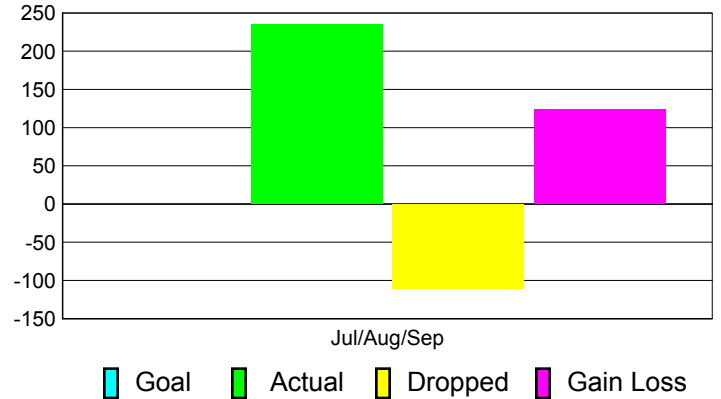

Membership Results 2011-2012

Goal, New, Dropped, Gain/Loss