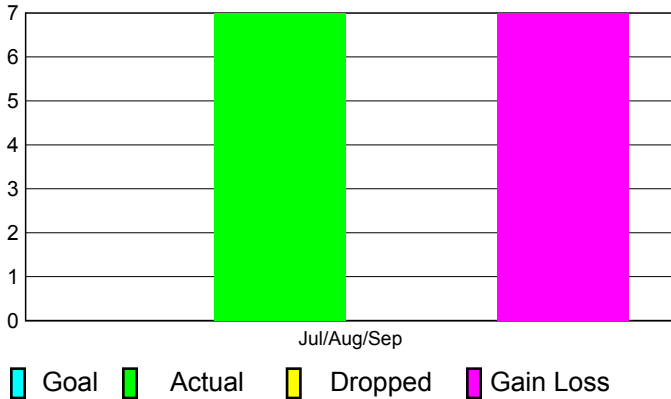

2011-2012 GMT Reports for District (or Undistricted) **District 324C9**

GMT: **M NAGARAJAN**

Location: **INDIA**

GMT CA: **6**

CLUBS

**Club Results
2011-2012**

**Clubs
2010-2011**

Month	New Club Goal	Actual New Clubs	Actual Dropped Clubs	Gain/Loss of Clubs	Gain/Loss of Clubs
Jul/Aug/Sep		7	0	7	6
Totals		7	0	7	6

Club Results 2011-2012

Goal, New, Dropped, Gain/Loss