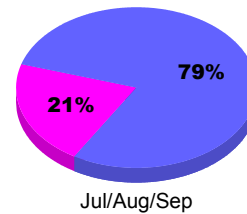

Gender Comparison 2011-2012