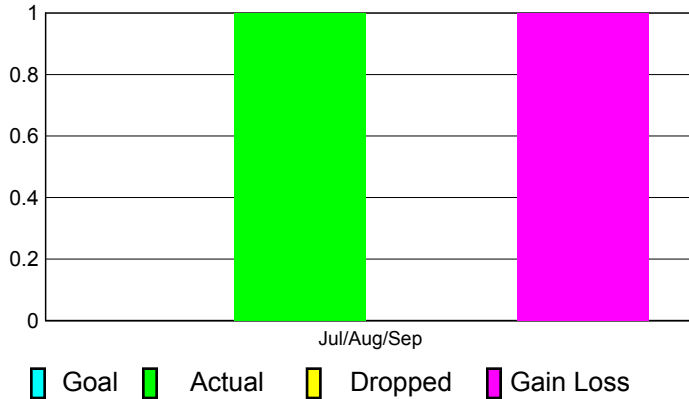

2011-2012 GMT Reports for District (or Undistricted) **District 306 A2**

GMT: **M NAGARAJAN**

Location: **REP OF SRI LANKA**

GMT CA: **6**

CLUBS

**Club Results
2011-2012**

**Clubs
2010-2011**

Month	New Club Goal	Actual New Clubs	Actual Dropped Clubs	Gain/Loss of Clubs	Gain/Loss of Clubs
Jul/Aug/Sep		1	0	1	2
Totals		1	0	1	2

Club Results 2011-2012

Goal, New, Dropped, Gain/Loss