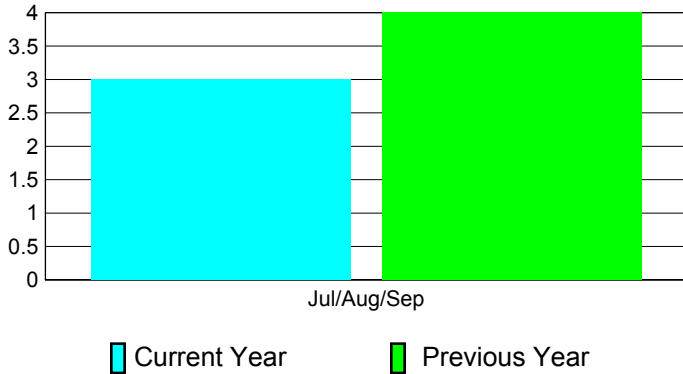

2011-2012 GMT Reports for District (or Undistricted) **District 324A3 INDIA**

GMT: **M NAGARAJAN**

Location: **INDIA**

GMT CA: **6**

CLUBS

Club Results
2011-2012

Clubs
2010-2011

Month	New Club Goal	Actual New Clubs	Actual Dropped Clubs	Gain/Loss of Clubs	Gain/Loss of Clubs
Jul/Aug/Sep		3	0	3	4
Totals		3	0	3	4

Club Results 2011-2012

Goal, New, Dropped, Gain/Loss

Comparison of Club Gain/Loss

Current Year Compared to the Previous Year

YTD Status Quo Clubs 2011-2012

Status Quo Clubs Compared to Status Quo Members

MEMBERSHIP

Membership Results
2011-2012

Membership
2010-2011

Month	Net Memb Goal	Actual New Memb	Actual Dropped Memb	Gain/Loss of Memb	Gain/Loss of Memb
Jul/Aug/Sep		170	-67	103	138
Totals		170	-67	103	138

Membership Results 2011-2012

Goal, New, Dropped, Gain/Loss

Comparison of Membership Gain/Loss

Current Year Compared to the Previous Year

Gender Comparison 2011-2012

Jul/Aug/Sep

Male Female