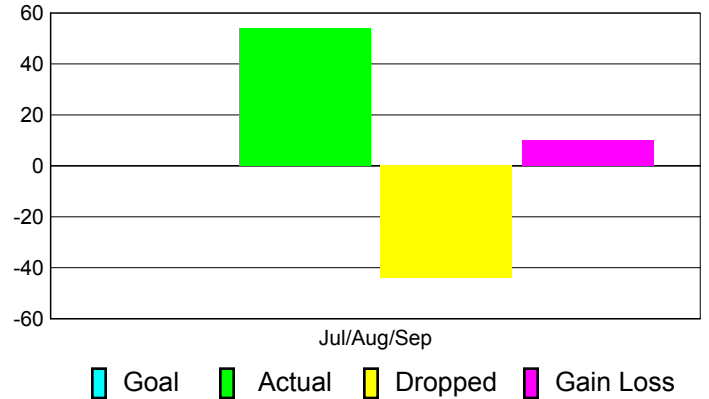

Membership Results 2011-2012

Goal, New, Dropped, Gain/Loss