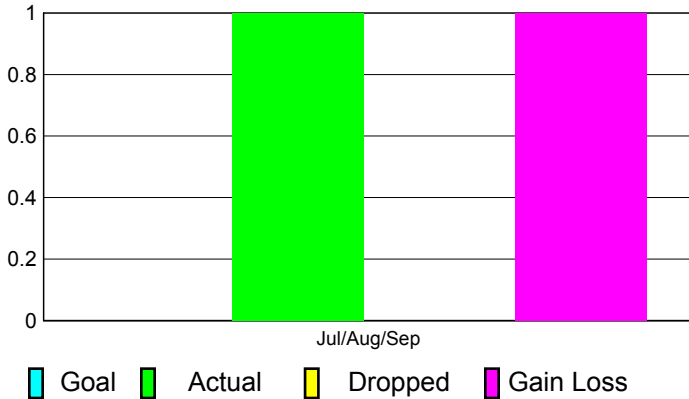

2011-2012 GMT Reports for District (or Undistricted) **District 324B5**

GMT: **M NAGARAJAN**

Location: **INDIA**

GMT CA: **6**

CLUBS

**Club Results
2011-2012**

**Clubs
2010-2011**

Month	New Club Goal	Actual New Clubs	Actual Dropped Clubs	Gain/Loss of Clubs	Gain/Loss of Clubs
Jul/Aug/Sep		1	0	1	0
Totals		1	0	1	0

Club Results 2011-2012

Goal, New, Dropped, Gain/Loss