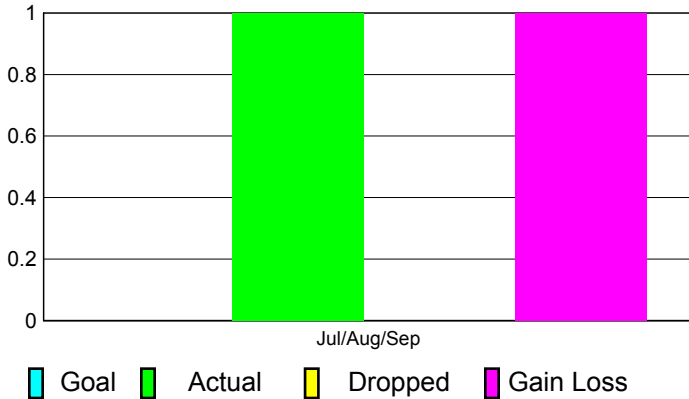

2011-2012 GMT Reports for District (or Undistricted) **District 324A4 INDIA**

GMT: **M NAGARAJAN**

Location: **INDIA**

GMT CA: **6**

CLUBS

Club Results
2011-2012

Clubs
2010-2011

Month	New Club Goal	Actual New Clubs	Actual Dropped Clubs	Gain/Loss of Clubs	Gain/Loss of Clubs
Jul/Aug/Sep		1	0	1	2
Totals		1	0	1	2

Club Results 2011-2012

Goal, New, Dropped, Gain/Loss

Comparison of Club Gain/Loss

Current Year Compared to the Previous Year