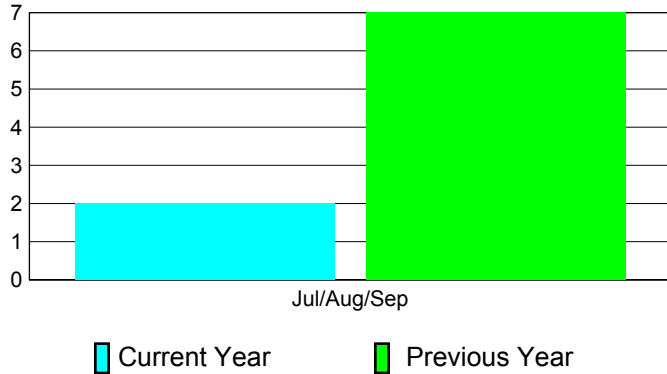

2011-2012 GMT Reports for District (or Undistricted) **District 324B3**

GMT: **M NAGARAJAN**

Location: **INDIA**

GMT CA: **6**

CLUBS

**Club Results
2011-2012**

**Clubs
2010-2011**

Month	New Club Goal	Actual New Clubs	Actual Dropped Clubs	Gain/Loss of Clubs	Gain/Loss of Clubs
Jul/Aug/Sep		2	0	2	7
Totals		2	0	2	7

Club Results 2011-2012

Goal, New, Dropped, Gain/Loss

Comparison of Club Gain/Loss

Current Year Compared to the Previous Year

YTD Status Quo Clubs 2011-2012

Status Quo Clubs Compared to Status Quo Members

MEMBERSHIP

**Membership Results
2011-2012**

**Membership
2010-2011**

Month	Net Memb Goal	Actual New Memb	Actual Dropped Memb	Gain/Loss of Memb	Gain/Loss of Memb
Jul/Aug/Sep		110	-141	-31	335
Totals		110	-141	-31	335

Membership Results 2011-2012

Goal, New, Dropped, Gain/Loss

Comparison of Membership Gain/Loss

Current Year Compared to the Previous Year

Gender Comparison 2011-2012

Jul/Aug/Sep

Male Female