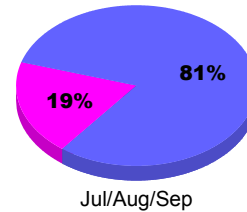

Gender Comparison 2011-2012