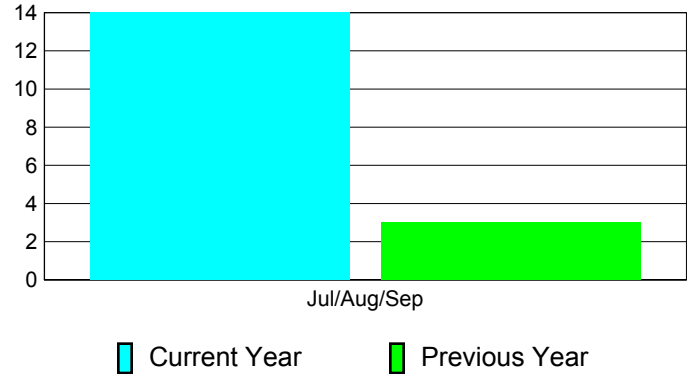

Comparison of Membership Gain/Loss

Current Year Compared to the Previous Year