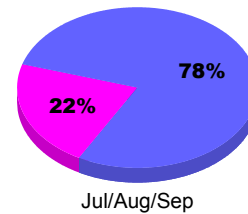

Gender Comparison 2011-2012