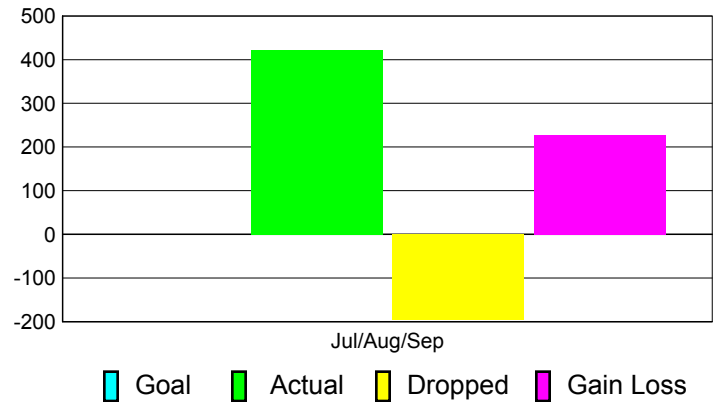

Membership Results 2011-2012

Goal, New, Dropped, Gain/Loss

Comparison of Membership Gain/Loss

Current Year Compared to the Previous Year