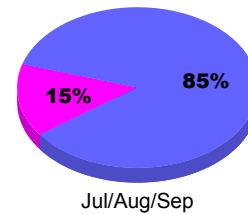

Gender Comparison 2011-2012