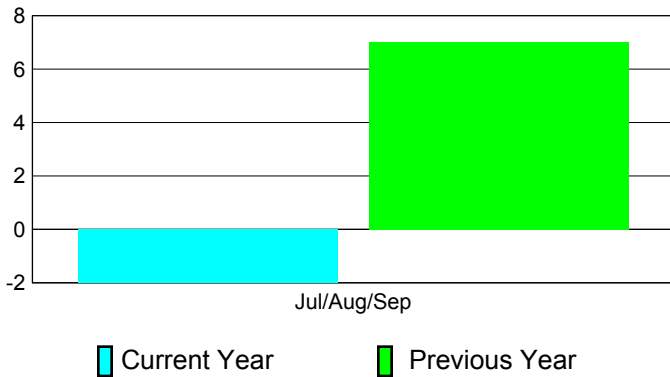

Comparison of Club Gain/Loss

Current Year Compared to the Previous Year