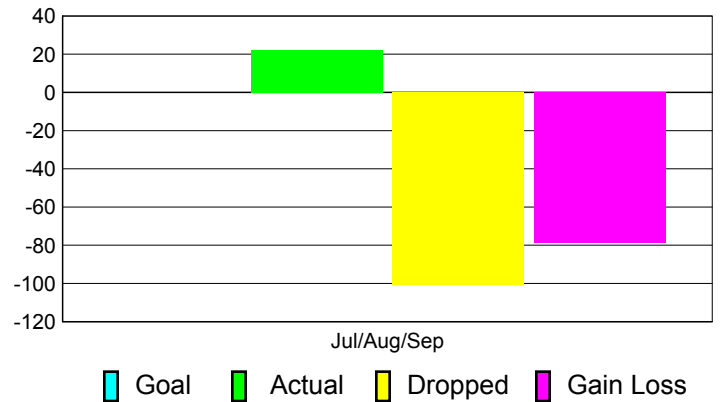

Membership Results 2011-2012

Goal, New, Dropped, Gain/Loss