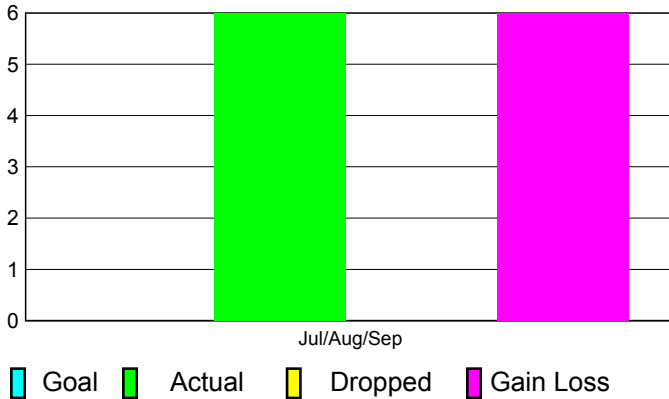

2011-2012 GMT Reports for District (or Undistricted) **District 324A2 INDIA**

GMT: **M NAGARAJAN**

Location: **INDIA**

GMT CA: **6**

CLUBS

**Club Results
2011-2012**

**Clubs
2010-2011**

Month	New Club Goal	Actual New Clubs	Actual Dropped Clubs	Gain/Loss of Clubs	Gain/Loss of Clubs
Jul/Aug/Sep		6	0	6	3
Totals		6	0	6	3

Club Results 2011-2012

Goal, New, Dropped, Gain/Loss