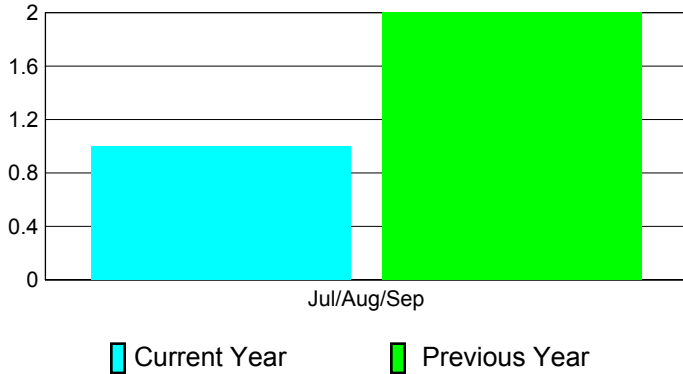

Comparison of Club Gain/Loss

Current Year Compared to the Previous Year