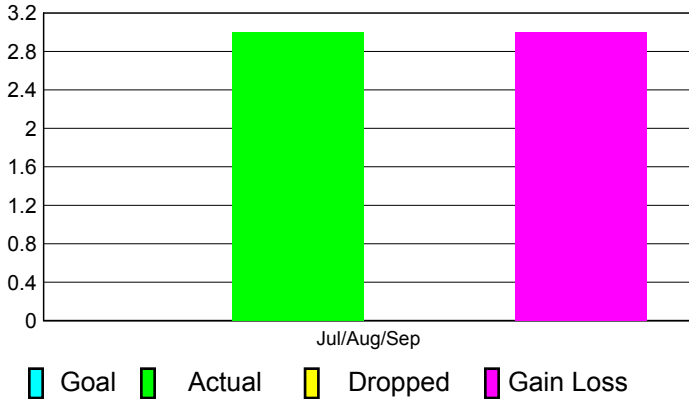

2011-2012 GMT Reports for District (or Undistricted) **District 324B4**

GMT: **M NAGARAJAN**

Location: **INDIA**

GMT CA: **6**

CLUBS

**Club Results
2011-2012**

**Clubs
2010-2011**

Month	New Club Goal	Actual New Clubs	Actual Dropped Clubs	Gain/Loss of Clubs	Gain/Loss of Clubs
Jul/Aug/Sep		3	0	3	5
Totals		3	0	3	5

Club Results 2011-2012

Goal, New, Dropped, Gain/Loss