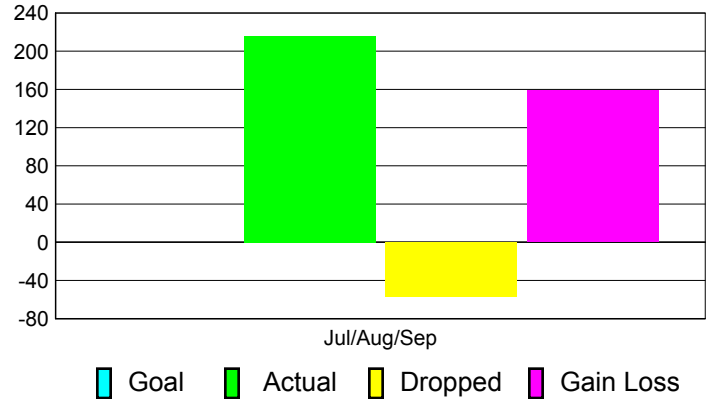

Membership Results 2011-2012

Goal, New, Dropped, Gain/Loss