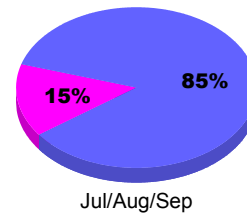

Gender Comparison 2011-2012