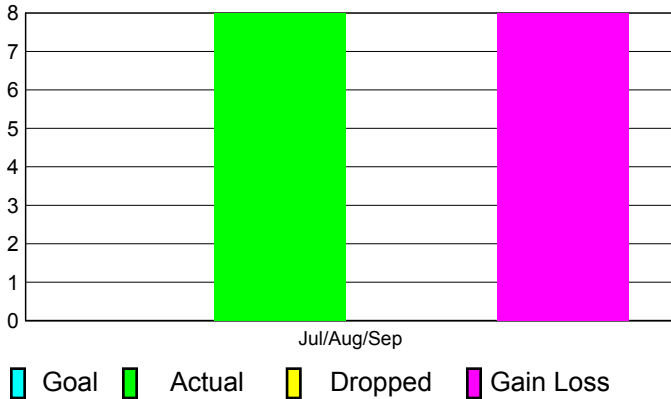

2011-2012 GMT Reports for District (or Undistricted) **District 324A8**

GMT: **M NAGARAJAN**

Location: **INDIA**

GMT CA: **6**

CLUBS

**Club Results
2011-2012**

**Clubs
2010-2011**

Month	New Club Goal	Actual New Clubs	Actual Dropped Clubs	Gain/Loss of Clubs	Gain/Loss of Clubs
Jul/Aug/Sep		8	0	8	10
Totals		8	0	8	10

Club Results 2011-2012

Goal, New, Dropped, Gain/Loss