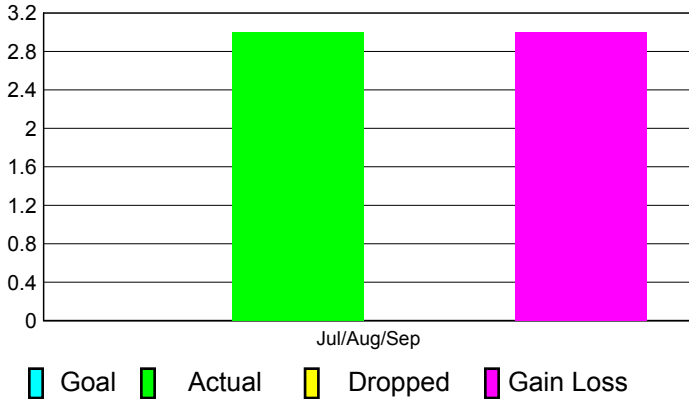

2011-2012 GMT Reports for District (or Undistricted) **District 324A3 INDIA**

GMT: **M NAGARAJAN**

Location: **INDIA**

GMT CA: **6**

CLUBS

Club Results
2011-2012

Clubs
2010-2011

Month	New Club Goal	Actual New Clubs	Actual Dropped Clubs	Gain/Loss of Clubs	Gain/Loss of Clubs
Jul/Aug/Sep		3	0	3	4
Totals		3	0	3	4

Club Results 2011-2012

Goal, New, Dropped, Gain/Loss

Comparison of Club Gain/Loss

Current Year Compared to the Previous Year