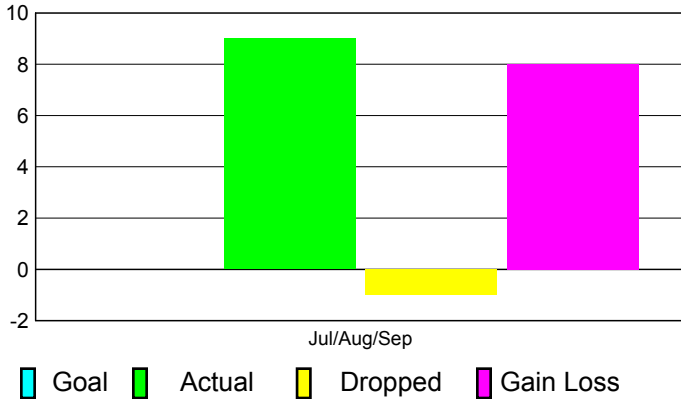

2011-2012 GMT Reports for District (or Undistricted) **District 324A6 INDIA**

GMT: **M NAGARAJAN**

Location: **INDIA**

GMT CA: **6**

CLUBS

Club Results
2011-2012

Clubs
2010-2011

Month	New Club Goal	Actual New Clubs	Actual Dropped Clubs	Gain/Loss of Clubs	Gain/Loss of Clubs
Jul/Aug/Sep		9	-1	8	8
Totals		9	-1	8	8

Club Results 2011-2012

Goal, New, Dropped, Gain/Loss