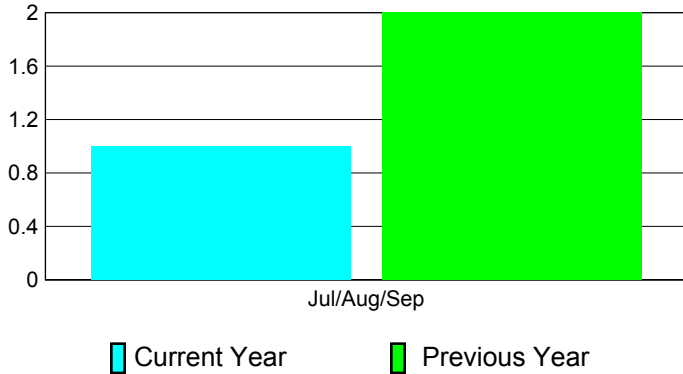

2011-2012 GMT Reports for District (or Undistricted) **District 324A4 INDIA**

GMT: **M NAGARAJAN**

Location: **INDIA**

GMT CA: **6**

CLUBS

Club Results
2011-2012

Clubs
2010-2011

Month	New Club Goal	Actual New Clubs	Actual Dropped Clubs	Gain/Loss of Clubs	Gain/Loss of Clubs
Jul/Aug/Sep		1	0	1	2
Totals		1	0	1	2

Club Results 2011-2012

Goal, New, Dropped, Gain/Loss

Comparison of Club Gain/Loss

Current Year Compared to the Previous Year

YTD Status Quo Clubs 2011-2012

Status Quo Clubs Compared to Status Quo Members

MEMBERSHIP

Membership Results
2011-2012

Membership
2010-2011

Month	Net Memb Goal	Actual New Memb	Actual Dropped Memb	Gain/Loss of Memb	Gain/Loss of Memb
Jul/Aug/Sep		118	-80	38	99
Totals		118	-80	38	99

Membership Results 2011-2012

Goal, New, Dropped, Gain/Loss

Comparison of Membership Gain/Loss

Current Year Compared to the Previous Year

Gender Comparison 2011-2012

Jul/Aug/Sep

Male Female