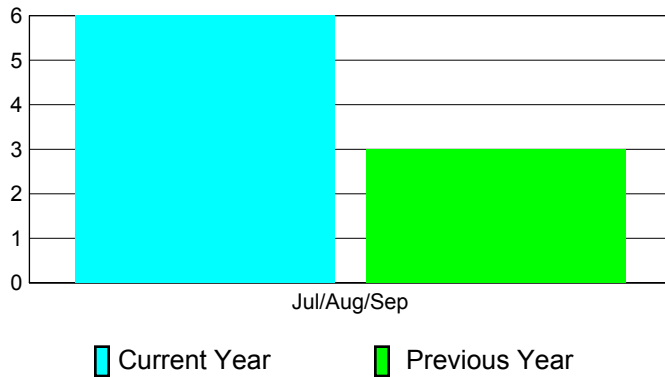

Comparison of Club Gain/Loss

Current Year Compared to the Previous Year