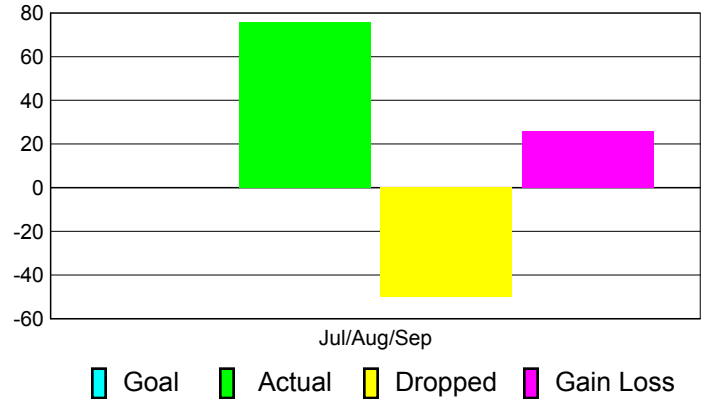

Membership Results 2011-2012

Goal, New, Dropped, Gain/Loss