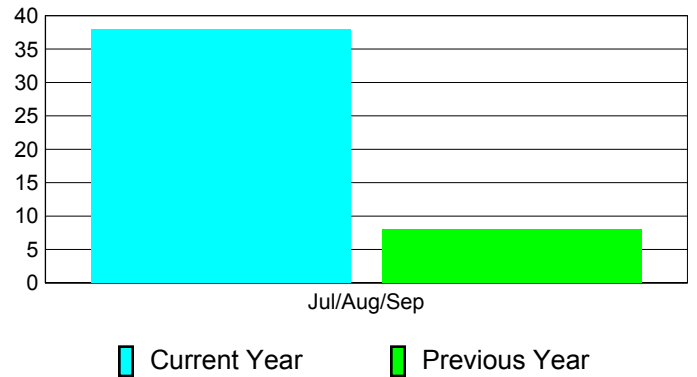

Comparison of Membership Gain/Loss

Current Year Compared to the Previous Year