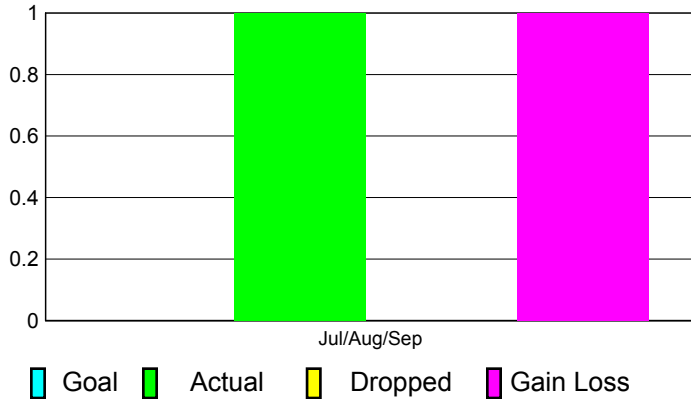

2011-2012 GMT Reports for District (or Undistricted) **District 306 B1**

GMT: M NAGARAJAN

Location: REP OF SRI LANKA

GMT CA: 6

CLUBS

Club Results
2011-2012

Clubs
2010-2011

Month	New Club Goal	Actual New Clubs	Actual Dropped Clubs	Gain/Loss of Clubs	Gain/Loss of Clubs
Jul/Aug/Sep		1	0	1	0
Totals		1	0	1	0

Club Results 2011-2012

Goal, New, Dropped, Gain/Loss