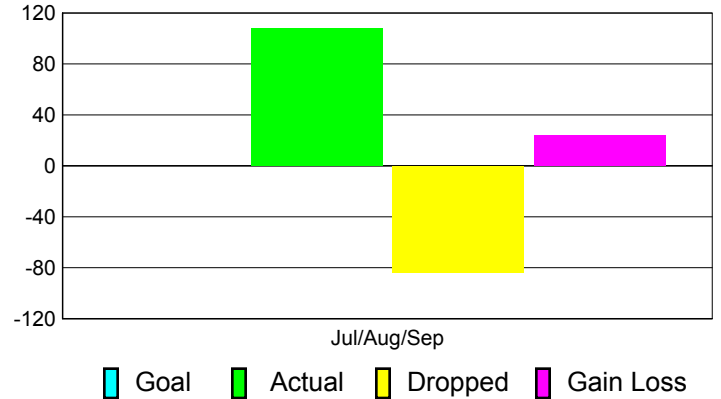

Membership Results 2011-2012

Goal, New, Dropped, Gain/Loss