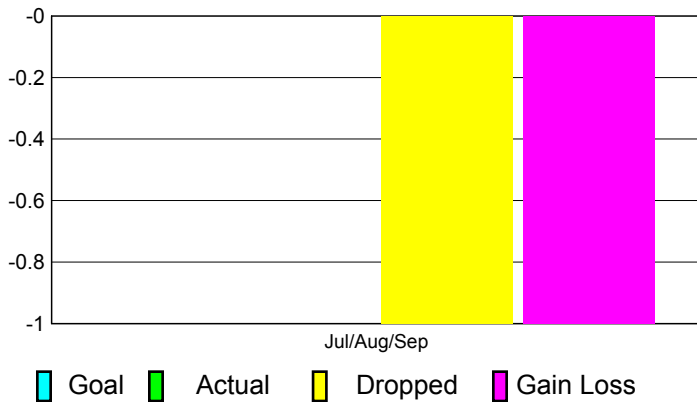

2011-2012 GMT Reports for District (or Undistricted) **District 306 C1**

GMT: **M NAGARAJAN**

Location: **REP OF SRI LANKA**

GMT CA: **6**

CLUBS

Club Results
2011-2012

Clubs
2010-2011

Month	New Club Goal	Actual New Clubs	Actual Dropped Clubs	Gain/Loss of Clubs	Gain/Loss of Clubs
Jul/Aug/Sep		0	-1	-1	-2
Totals		0	-1	-1	-2

Club Results 2011-2012

Goal, New, Dropped, Gain/Loss