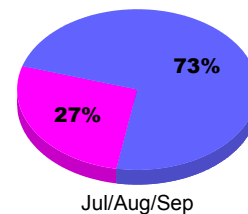

Jul/Aug/Sep

Male Female