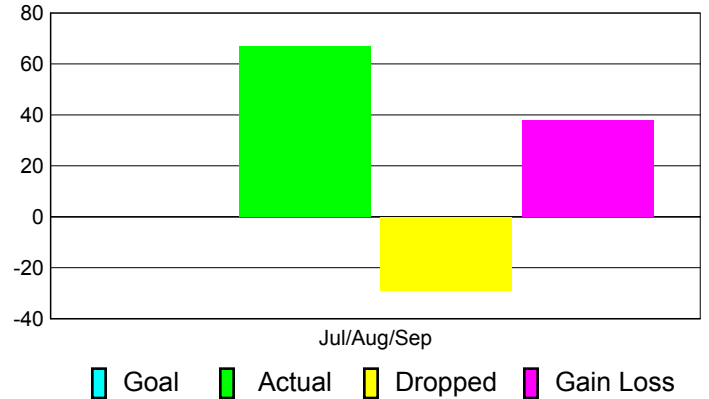

Membership Results 2011-2012

Goal, New, Dropped, Gain/Loss