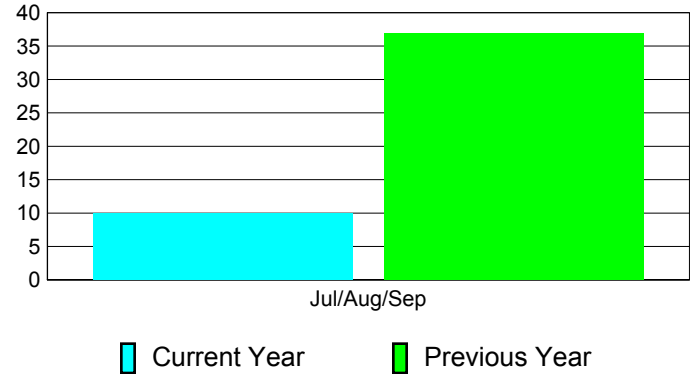

Comparison of Membership Gain/Loss

Current Year Compared to the Previous Year