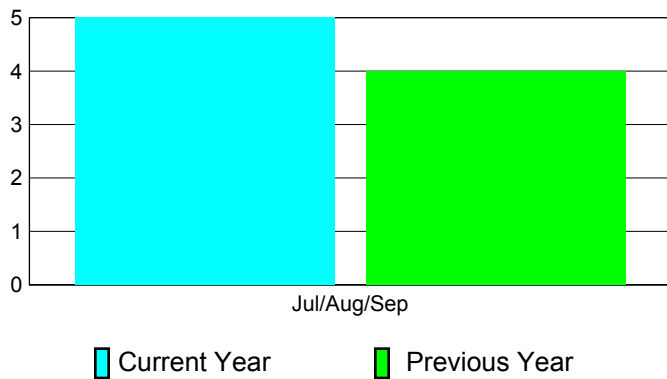

2011-2012 GMT Reports for District (or Undistricted) **District 324A1 INDIA**

GMT: **M NAGARAJAN**

Location: **INDIA**

GMT CA: **6**

CLUBS

Club Results
2011-2012

Clubs
2010-2011

Month	New Club Goal	Actual New Clubs	Actual Dropped Clubs	Gain/Loss of Clubs	Gain/Loss of Clubs
Jul/Aug/Sep		5	0	5	4
Totals		5	0	5	4

Club Results 2011-2012

Goal, New, Dropped, Gain/Loss

Comparison of Club Gain/Loss

Current Year Compared to the Previous Year

YTD Status Quo Clubs 2011-2012

Status Quo Clubs Compared to Status Quo Members

MEMBERSHIP

Membership Results
2011-2012

Membership
2010-2011

Month	Net Memb Goal	Actual New Memb	Actual Dropped Memb	Gain/Loss of Memb	Gain/Loss of Memb
Jul/Aug/Sep		422	-195	227	250
Totals		422	-195	227	250

Membership Results 2011-2012

Goal, New, Dropped, Gain/Loss

Comparison of Membership Gain/Loss

Current Year Compared to the Previous Year

Gender Comparison 2011-2012

Jul/Aug/Sep

Male Female