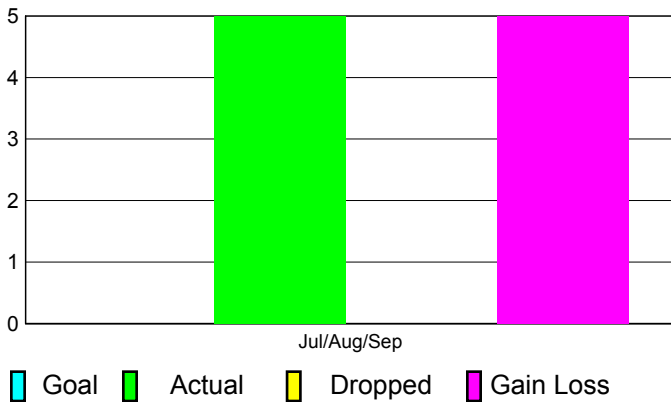

2011-2012 GMT Reports for District (or Undistricted) **District 324A1 INDIA**

GMT: **M NAGARAJAN**

Location: **INDIA**

GMT CA: **6**

CLUBS

Club Results
2011-2012

Clubs
2010-2011

Month	New Club Goal	Actual New Clubs	Actual Dropped Clubs	Gain/Loss of Clubs	Gain/Loss of Clubs
Jul/Aug/Sep		5	0	5	4
Totals		5	0	5	4

Club Results 2011-2012

Goal, New, Dropped, Gain/Loss

Comparison of Club Gain/Loss

Current Year Compared to the Previous Year