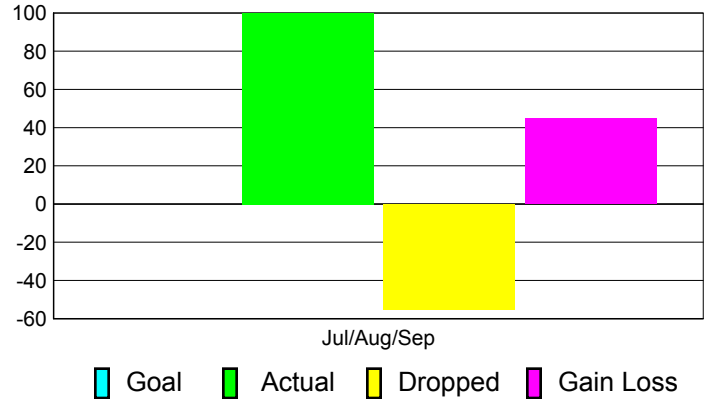

Membership Results 2011-2012

Goal, New, Dropped, Gain/Loss