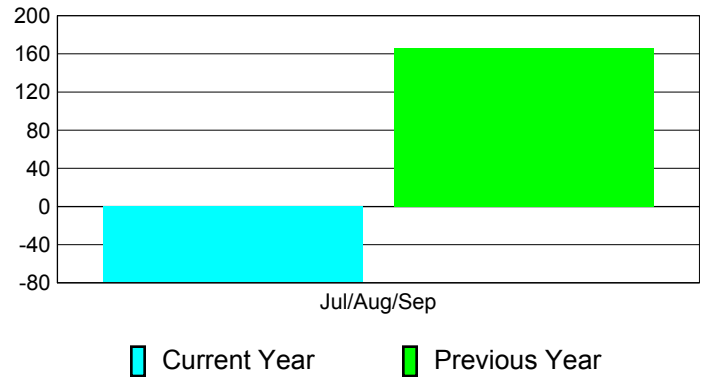

Comparison of Membership Gain/Loss

Current Year Compared to the Previous Year