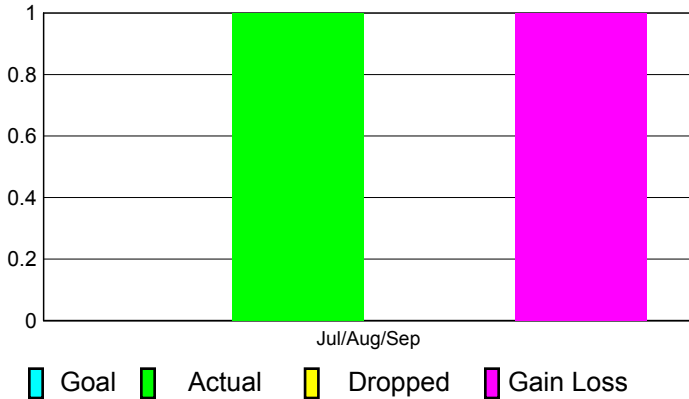

2011-2012 GMT Reports for District (or Undistricted) **District 324C1**

GMT: **M NAGARAJAN**

Location: **INDIA**

GMT CA: **6**

CLUBS

Club Results
2011-2012

Clubs
2010-2011

Month	New Club Goal	Actual New Clubs	Actual Dropped Clubs	Gain/Loss of Clubs	Gain/Loss of Clubs
Jul/Aug/Sep		1	0	1	5
Totals		1	0	1	5

Club Results 2011-2012

Goal, New, Dropped, Gain/Loss