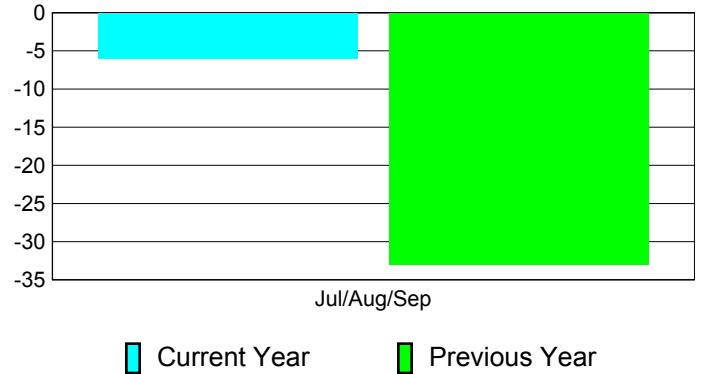

Comparison of Membership Gain/Loss

Current Year Compared to the Previous Year