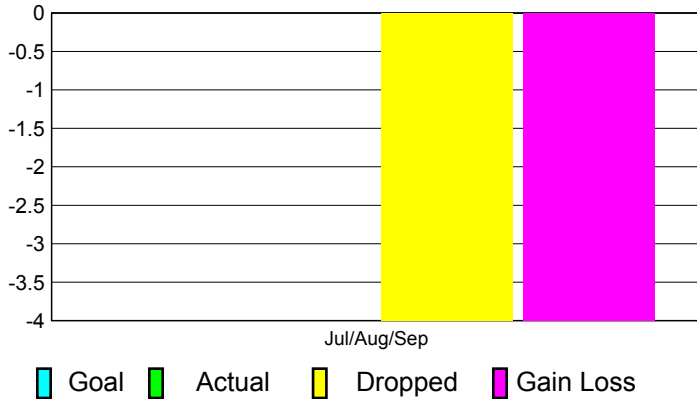

2011-2012 GMT Reports for District (or Undistricted) **District 324B1**

GMT: **M NAGARAJAN**

Location: **INDIA**

GMT CA: **6**

CLUBS

Club Results
2011-2012

Clubs
2010-2011

Month	New Club Goal	Actual New Clubs	Actual Dropped Clubs	Gain/Loss of Clubs	Gain/Loss of Clubs
Jul/Aug/Sep		0	-4	-4	2
Totals		0	-4	-4	2

Club Results 2011-2012

Goal, New, Dropped, Gain/Loss