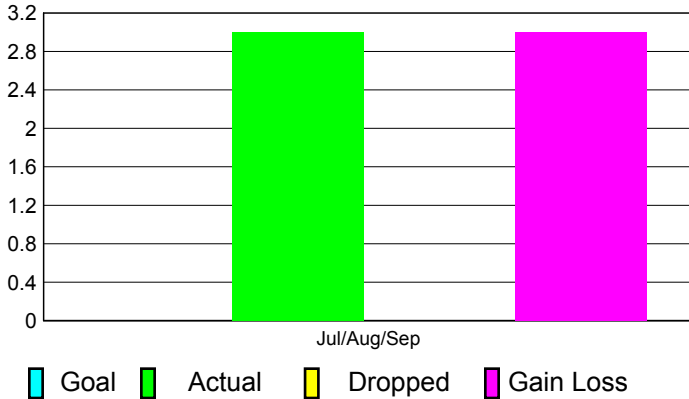

### Club Results 2011-2012

Goal, New, Dropped, Gain/Loss