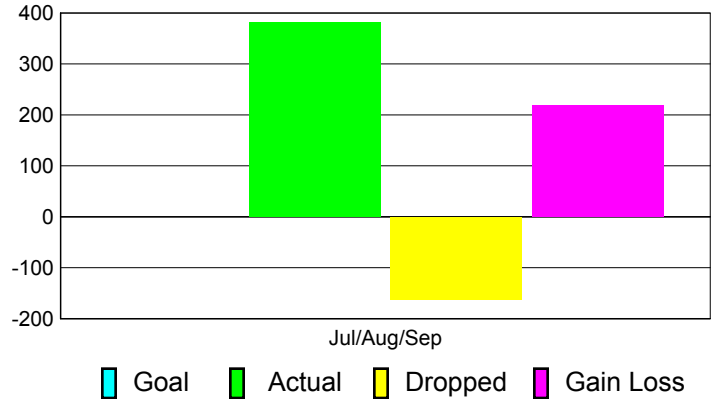

Membership Results 2011-2012

Goal, New, Dropped, Gain/Loss