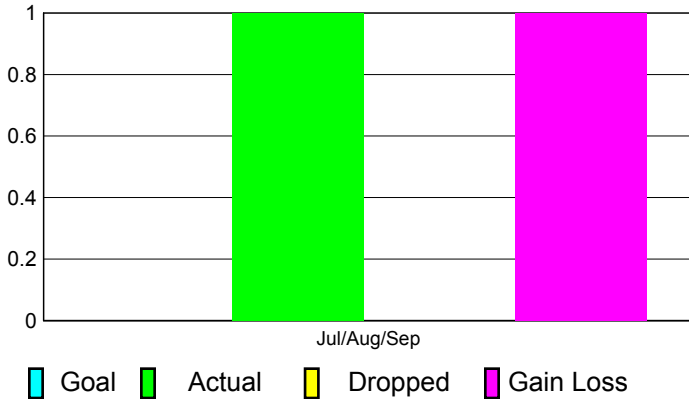

2011-2012 GMT Reports for District (or Undistricted) **District 324B2**

GMT: **M NAGARAJAN**

Location: **INDIA**

GMT CA: **6**

CLUBS

**Club Results
2011-2012**

**Clubs
2010-2011**

Month	New Club Goal	Actual New Clubs	Actual Dropped Clubs	Gain/Loss of Clubs	Gain/Loss of Clubs
Jul/Aug/Sep		1	0	1	2
Totals		1	0	1	2

Club Results 2011-2012

Goal, New, Dropped, Gain/Loss