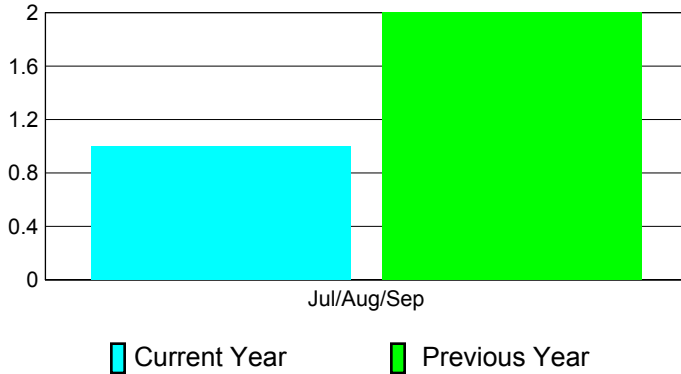

Comparison of Club Gain/Loss

Current Year Compared to the Previous Year