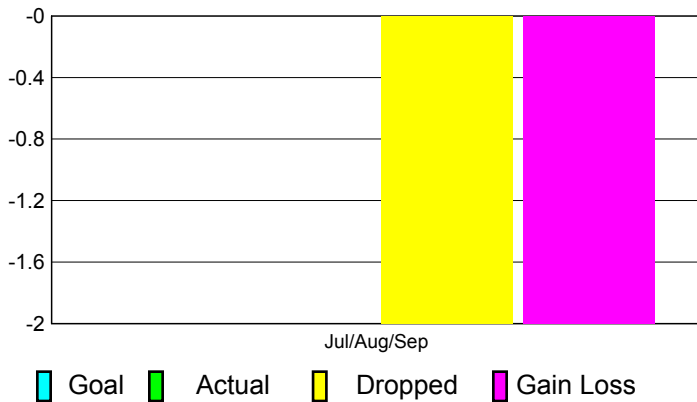

2011-2012 GMT Reports for District (or Undistricted) **District 306 A1**

GMT: **M NAGARAJAN**

Location: **REP OF SRI LANKA**

GMT CA: **6**

CLUBS

**Club Results
2011-2012**

**Clubs
2010-2011**

Month	New Club Goal	Actual New Clubs	Actual Dropped Clubs	Gain/Loss of Clubs	Gain/Loss of Clubs
Jul/Aug/Sep		0	-2	-2	7
Totals		0	-2	-2	7

Club Results 2011-2012

Goal, New, Dropped, Gain/Loss