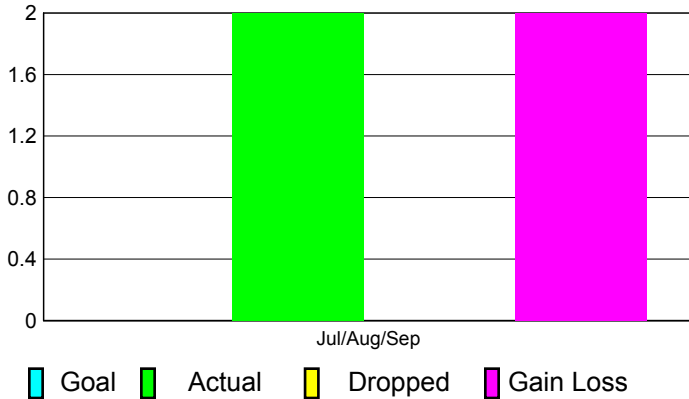

2011-2012 GMT Reports for District (or Undistricted) **District 324B3**

GMT: **M NAGARAJAN**

Location: **INDIA**

GMT CA: **6**

CLUBS

**Club Results
2011-2012**

**Clubs
2010-2011**

Month	New Club Goal	Actual New Clubs	Actual Dropped Clubs	Gain/Loss of Clubs	Gain/Loss of Clubs
Jul/Aug/Sep		2	0	2	7
Totals		2	0	2	7

Club Results 2011-2012

Goal, New, Dropped, Gain/Loss

Comparison of Club Gain/Loss

Current Year Compared to the Previous Year