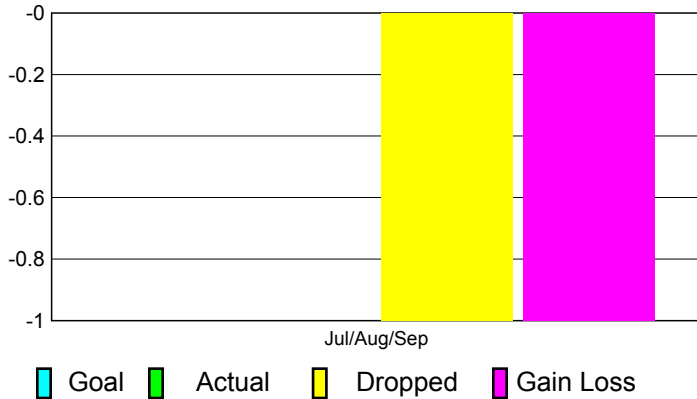

2011-2012 GMT Reports for District (or Undistricted) **District 324C7**

GMT: **M NAGARAJAN**

Location: **INDIA**

GMT CA: **6**

CLUBS

Club Results
2011-2012

Clubs
2010-2011

Month	New Club Goal	Actual New Clubs	Actual Dropped Clubs	Gain/Loss of Clubs	Gain/Loss of Clubs
Jul/Aug/Sep		0	-1	-1	1
Totals		0	-1	-1	1

Club Results 2011-2012

Goal, New, Dropped, Gain/Loss

Comparison of Club Gain/Loss

Current Year Compared to the Previous Year