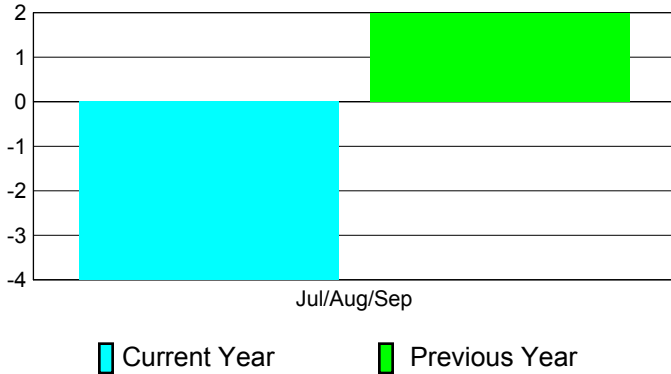

Comparison of Club Gain/Loss

Current Year Compared to the Previous Year