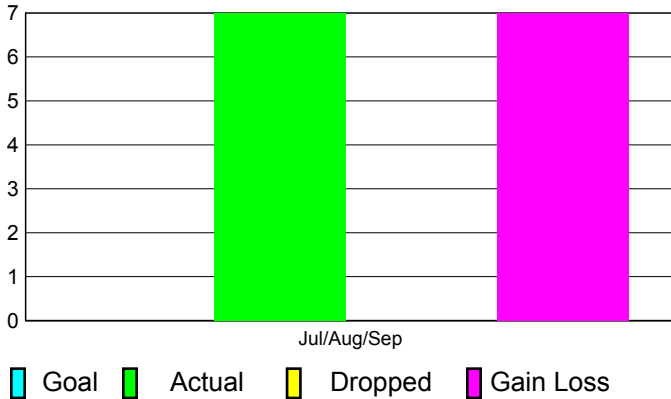

2011-2012 GMT Reports for District (or Undistricted) **District 324C2**

GMT: **M NAGARAJAN**

Location: **INDIA**

GMT CA: **6**

CLUBS

**Club Results
2011-2012**

**Clubs
2010-2011**

Month	New Club Goal	Actual New Clubs	Actual Dropped Clubs	Gain/Loss of Clubs	Gain/Loss of Clubs
Jul/Aug/Sep		7	0	7	0
Totals		7	0	7	0

Club Results 2011-2012

Goal, New, Dropped, Gain/Loss